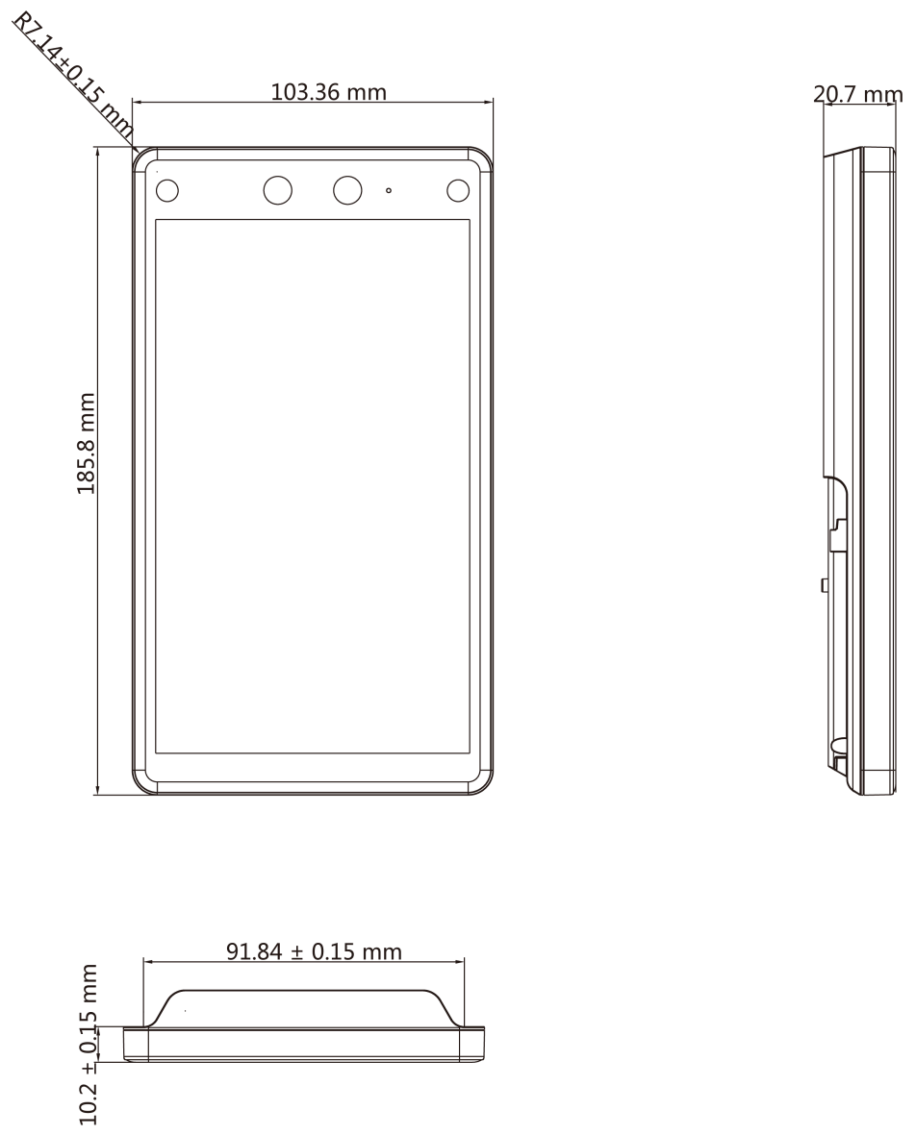

Installation	Surface mounting
Language	English, Spanish (South America), Arabic, Thai, Indonesian, Russian, Vietnamese, Portuguese (Brazil)
Platform	Hik-ProConnect and HikCentral Professional

▪ **Available Model**

DS-K1T672MW

▪ **Dimension**