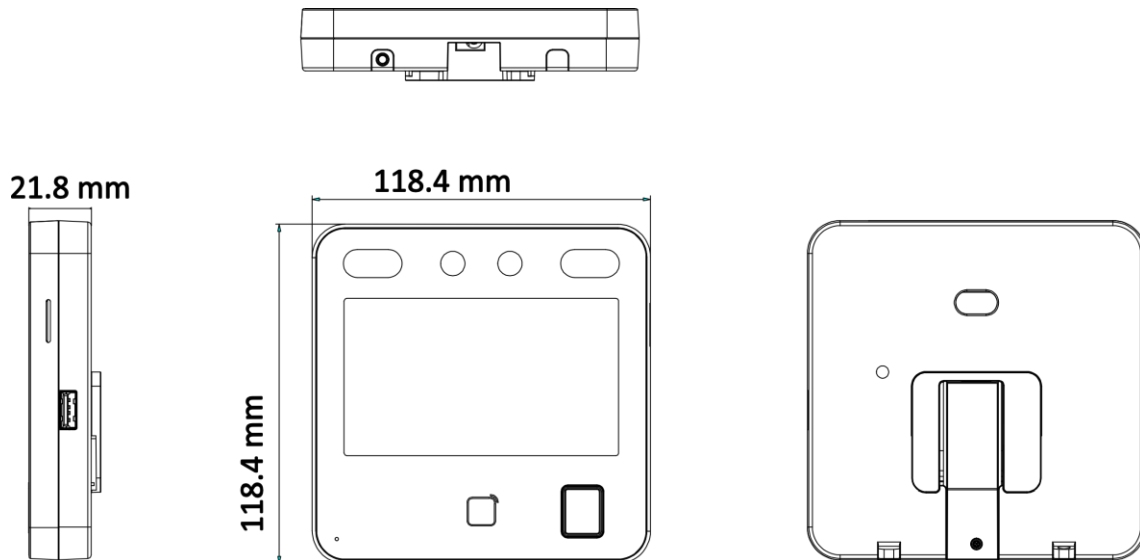

Working temperature	-10 °C to 40 °C (14 °F to 104 °F)
Working humidity	0 to 90% (No condensing)
Dimensions	118.4 mm × 118.4 mm × 21.8 mm (4.66" × 4.66" × 0.86")
Application environment	Indoor
Installation	Wall Mounting; Base Mounting
Language	English, Spanish (South America), Arabic, Thai, Indonesian, Russian, Vietnamese, Portuguese (Brazil), Korean; Japanese

▪ **Available Model**

DS-K1T343

▪ **Dimension**