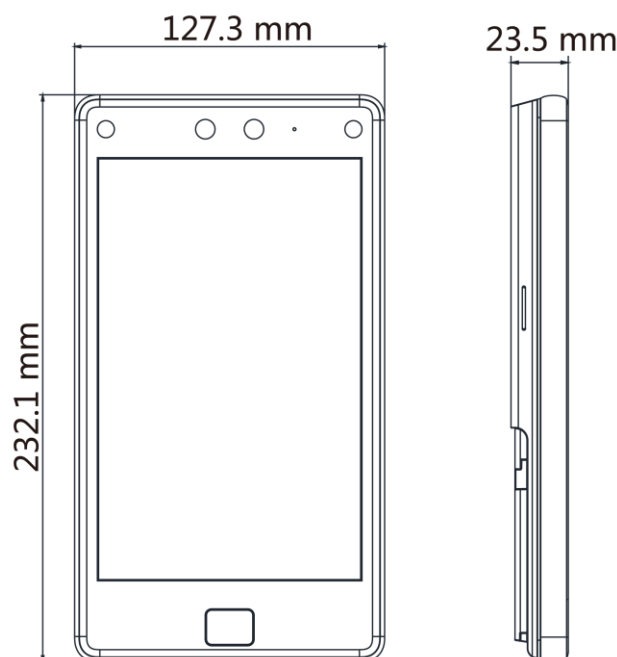

QR code recognition	Support. The dimension of the recognized QR code picture should be larger than 6 cm × 6 cm.
Face anti-spoofing	Support
Time synchronization	Support
General	
Power supply method	12 VDC/24 VDC Power Adapter
Power supply	12-24 VDC, 3 A
Working temperature	-30 °C to 60 °C (-22 °F to 140 °F)
Working humidity	0 to 90% (No condensing)
Dimensions	127.3 mm × 232.1 mm × 23.5 mm (5.0" × 9.1" × 0.9")
Application environment	Indoor and outdoor
Protective level	IP65

▪ Available Model

DS-K1T680DFG:

Supported in Europe, the Middle East, Africa, India, and Most Areas of Asia-Pacific (excluding Japan and Taiwan (China))

LTE FDD: B1/B3/B7/B8/B20/B28A

WCDMA: B1/B8

GSM: B3/B8

DS-K1T680DFG1:

Supported in Australia, Taiwan (China), and Latin America

LTE FDD: B1/B2/B3/B4/B5/B7/B8/B28

LTE TDD: B40

WCDMA: B1/B2/B5/B8

GSM: B2/B3/B5/B8

▪ Dimension