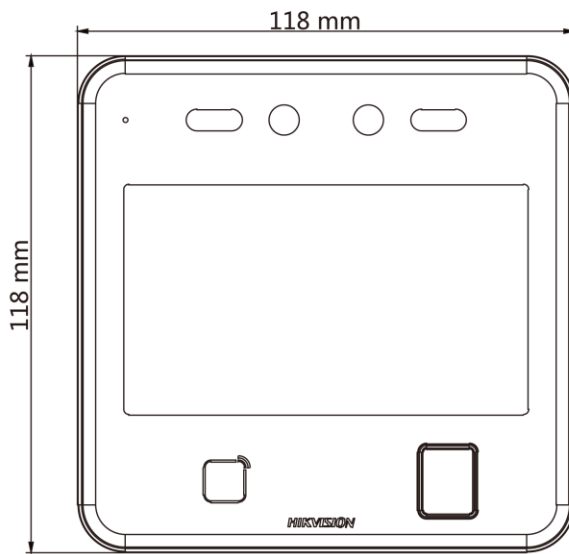

Language	English, Spanish (South America), Arabic, Thai, Indonesian, Russian, Vietnamese, Portuguese (Brazil)
Platform	Hik-ProConnect and HikCentral Professional

▪ **Available Model**

DS-K1T642MF

▪ **Dimension**