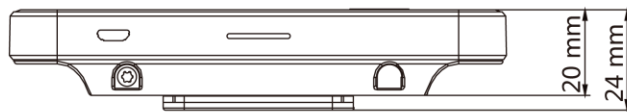

Language	English, Spanish (South America), Arabic, Thai, Indonesian, Russian, Vietnamese, Portuguese (Brazil)
Platform	Hik-ProConnect and HikCentral Professional

▪ **Available Model**

DS-K1T642MF

▪ **Dimension**