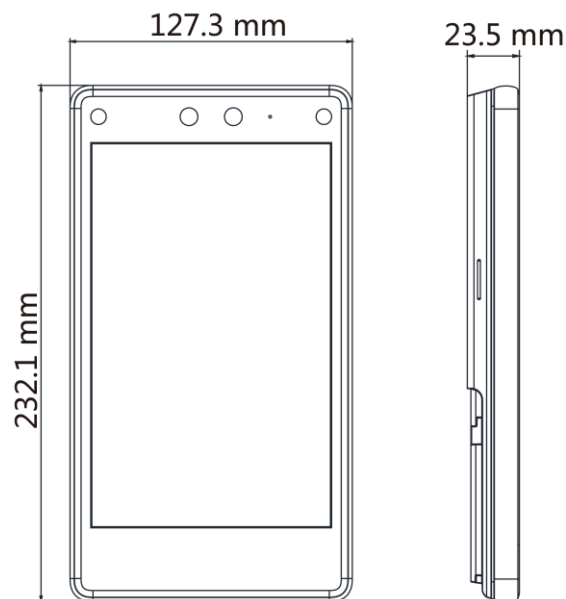

▪ Specification

System	
Operation system	Linux
Display	
Dimensions	8-inch
Resolution	1280 × 800
Operation method	Capacitive touch screen
Video	
Pixel	2 MP
Lens	× 2
Network	
Wired network	10 M/100 M/1000 M self-adaptive
3G/4G	Support
Wi-Fi	Not support
Interface	
Network interface	1
RS-485	1
Wiegand	1
Lock output	1
Exit button	1
Door contact input	1
IO input	2
IO output	1
Power interface	2-pin
TAMPER	1
USB	1
Capacity	
Card capacity	100,000
Face capacity	100,000
Event capacity	150,000
Authentication	
Card type	Mifare 1 card, DESfire card, Felica card
Card reading distance	0 to 5 cm
Card reading duration	< 1 s
Face recognition duration	< 0.2 s
Face recognition accuracy rate	≥99%
Face recognition distance	0.3 to 3 m
Function	
Language	English, Thai, Brazilian Portuguese, Russian, Spanish, Arabic, Japanese, Ukrainian, and Indonesian
Hik-Connect	Support
QR code recognition	Support. The dimension of the recognized QR code picture should be larger than 6 cm × 6 cm.

DS-K1T680DG1:

Supported in Australia, Taiwan (China),and Latin America

LTE FDD: B1/B2/B3/B4/B5/B7/B8/B28

LTE TDD: B40

WCDMA: B1/B2/B5/B8

GSM: B2/B3/B5/B8

▪ Dimension

Distributed by