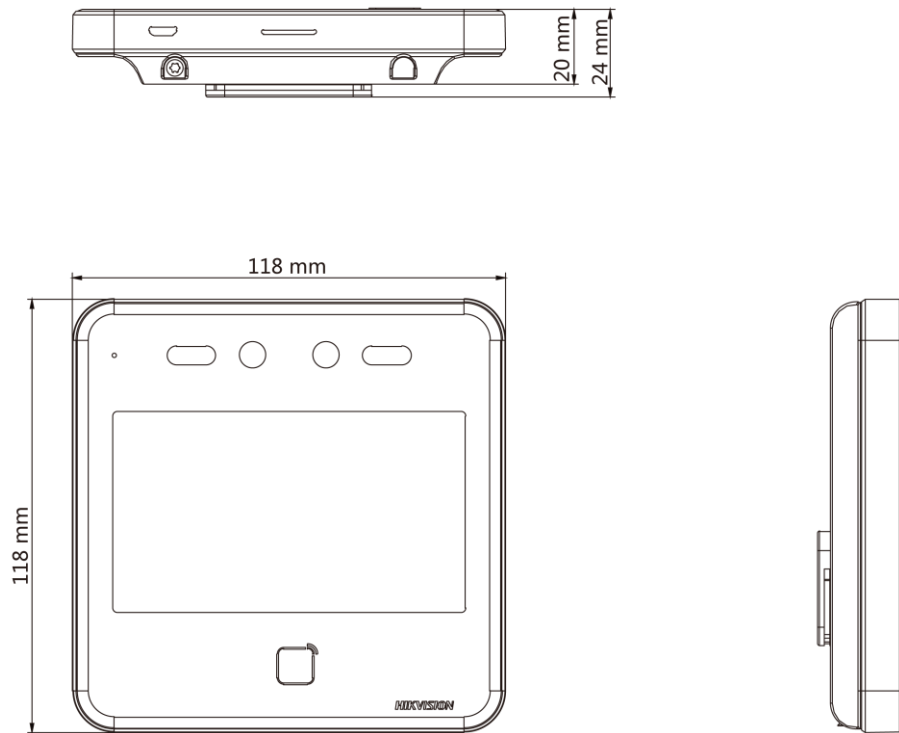

Platform

Hik-ProConnect and HikCentral Professional

▪ Available Model

DS-K1T642E

▪ Dimension