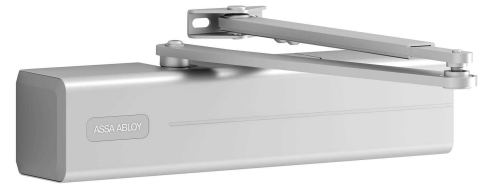

Rack and pinion

DC347

Heavy duty rack and pinion

Application:

ASSA ABLOY Door Closers are ideal for almost any structural conditions, whether they are used in public, residential or commercial buildings or on light or heavy doors.

Specification:

- Rack and pinion closer with link arm L190
- For single action doors up to 1400 mm wide
- Can be used with integrated concealed mounting plate, suitable for fire and smoke protection doors
- Can be used for left and right-handed doors
- Link arm height-adjustable up to 14mm
- Closing speed, latching speed and backcheck adjustable via front facing regulating valves
- Thermodynamic valves for consistent performance
- Variable adjustable closing force
- Opening angle up to 180°
- Effective backcheck and latching speed range adjustable
- Large range of applications

Standards:

- EC Cert No 2812-CPR-AD5242
- CE Marked
- Suitable for fire and smoke protection doors

Finish:

- Silver EV1/Silver EV1
- White, similar to RAL9016
- Brown, similar to RAL8014
- Black, similar to RAL9005
- Customized finishes available on request

Variants:

Code	Description
DC347	DC347 R&P DOOR CLOSER SIZE 5-7 BC MECHANISM ONLY SILVER
DC347A	DC347A R&P DOOR CLOSER SIZE 5-7 BC WITH ARM & PA BRACKET SILVER