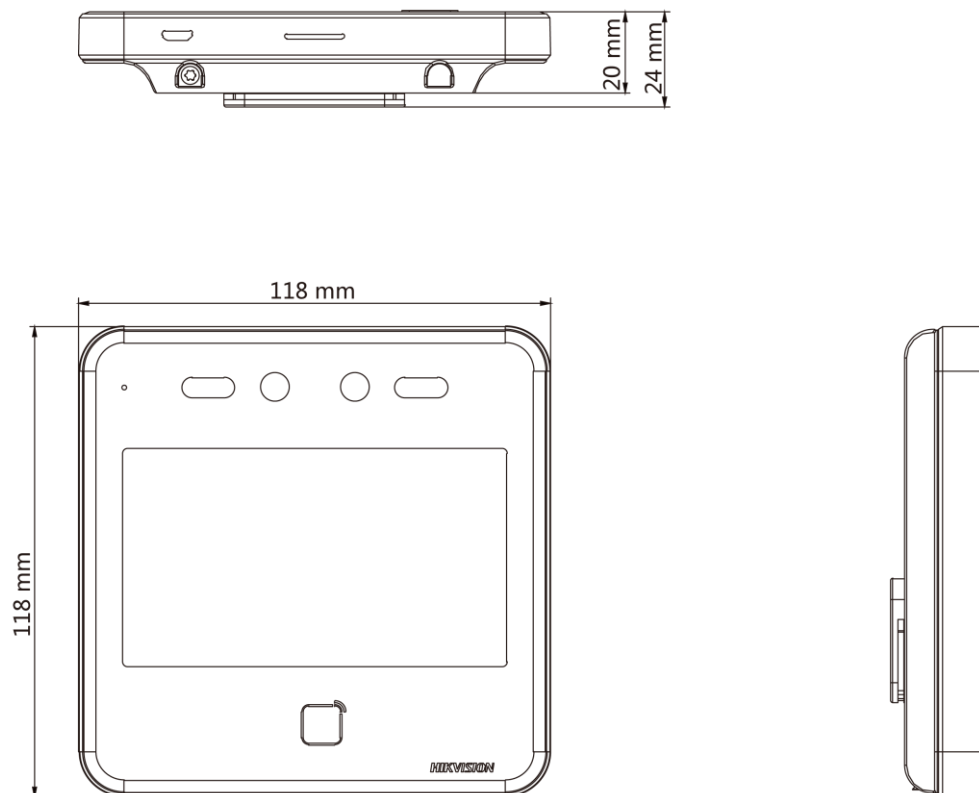

Language	English, Spanish (South America), Arabic, Thai, Indonesian, Russian, Vietnamese, Portuguese (Brazil)
Platform	Hik-ProConnect and HikCentral Professional

▪ Available Model

DS-K1T642EW

▪ Dimension