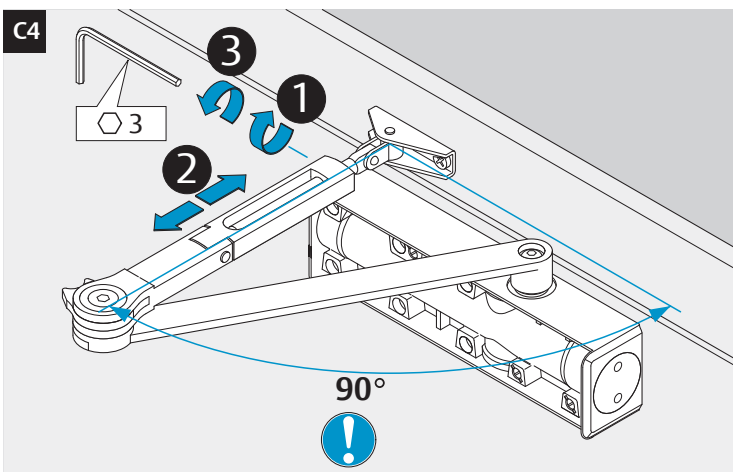

B

C

L141

EN2

EN4

EN3

EN5

DIN L

DIN R