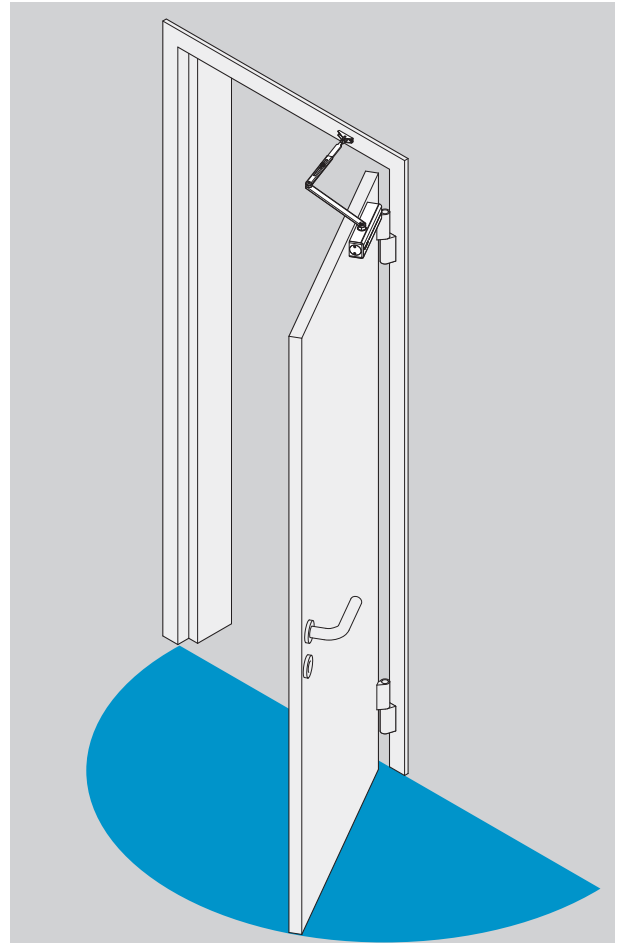

Installation Instructions

D1004609

DoP

	B
EN2	≤ 850mm
EN3	≤ 950mm
EN4	≤ 1100mm
EN5	≤ 1250mm

max. 180°

max. 125°

EN2

EN5