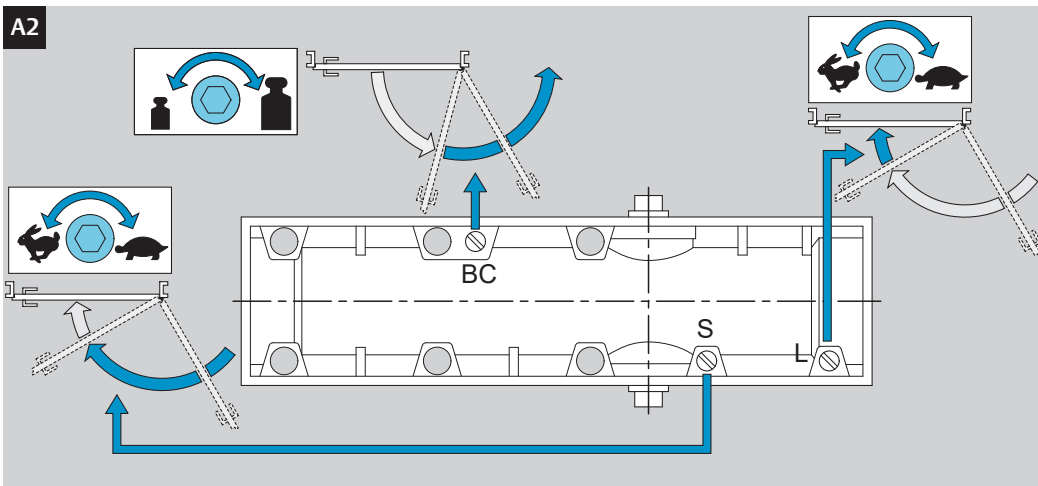

ASSA ABLOY
Sicherheitstechnik GmbH

Bildstockstraße 20
72458 Albstadt
GERMANY
Tel.: +49 (0) 74 31-12 3-0
Fax: +49 (0) 74 31-12 3-24 0
albstadt@assaabloy.de