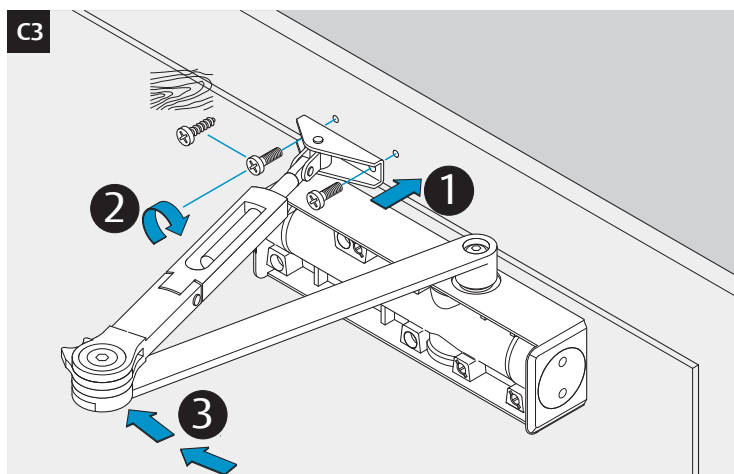

B

C

L141

EN2

EN4

EN3

EN5

DIN L

DIN R