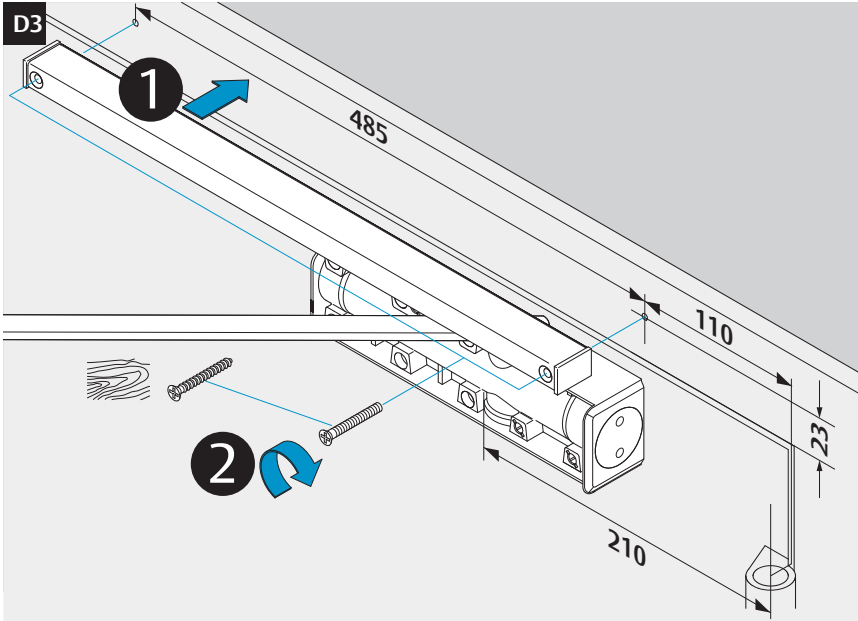

ASSA ABLOY
Sicherheitstechnik GmbH

Bildstockstraße 20
72458 Albstadt
GERMANY
Tel.: +49 (0) 74 31-12 3-0
Fax: +49 (0) 74 31-12 3-24 0
albstadt@assaabloy.de