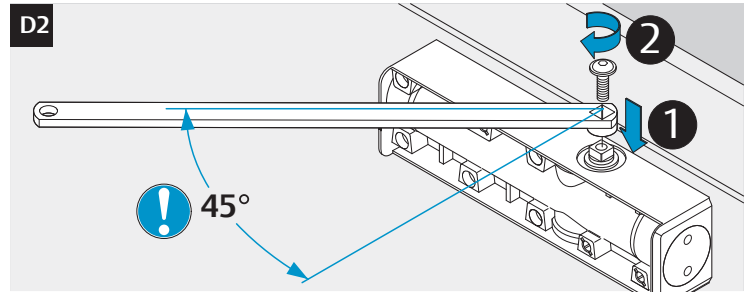

ASSA ABLOY
Sicherheitstechnik GmbH

Bildstockstraße 20
72458 Albstadt
GERMANY
Tel.: +49 (0) 74 31-12 3-0
Fax: +49 (0) 74 31-12 3-24 0
albstadt@assaabloy.de