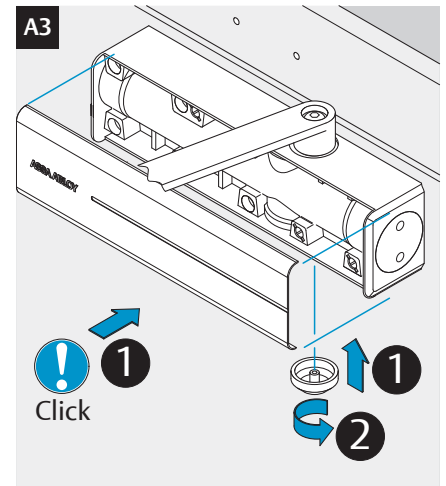

ASSA ABLOY
Sicherheitstechnik GmbH

Bildstockstraße 20
72458 Albstadt
GERMANY
Tel.: +49 (0) 74 31-12 3-0
Fax: +49 (0) 74 31-12 3-24 0
albstadt@assaabloy.de