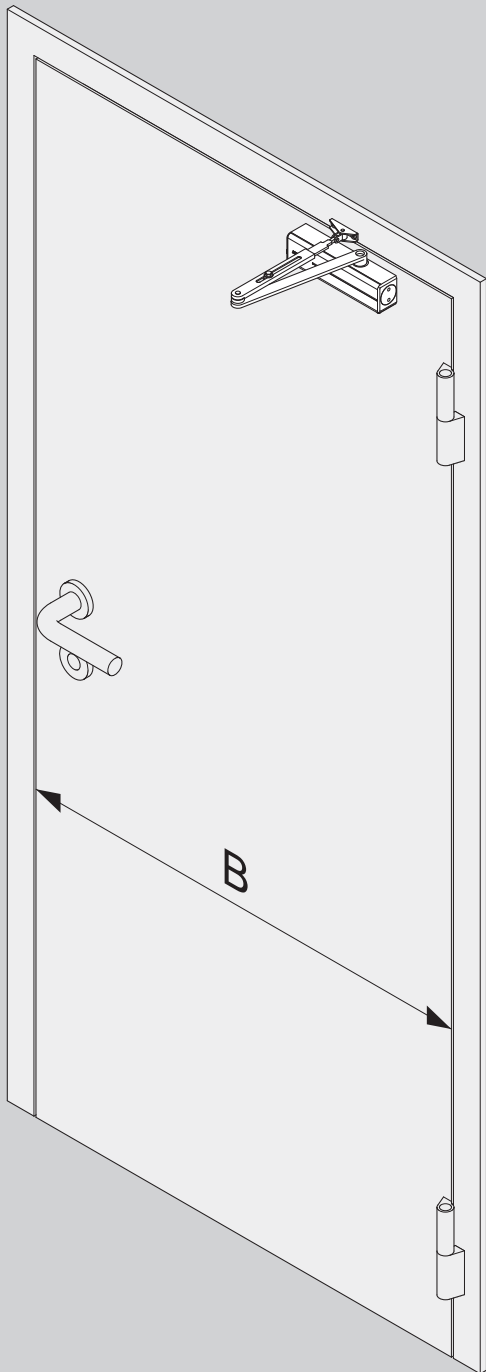

Installation Instructions

D1004609

DoP

	B
EN2	≤ 850mm
EN3	≤ 950mm
EN4	≤ 1100mm
EN5	≤ 1250mm

max. 180°

max. 125°

EN2

EN5