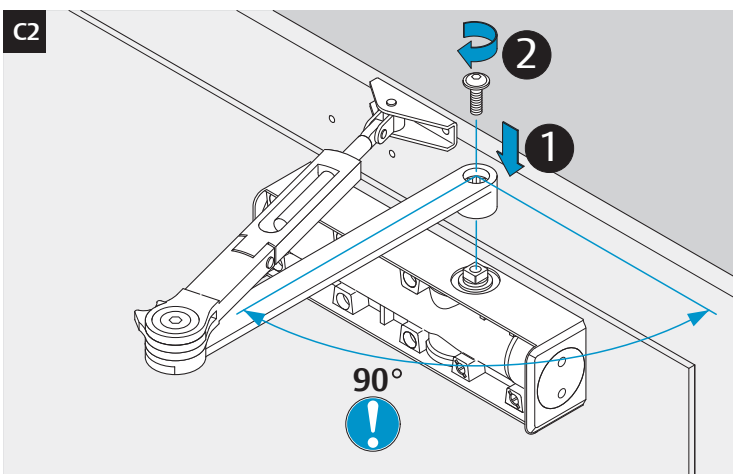

B

C

L141

EN2

EN4

EN3

EN5

DIN L

DIN R