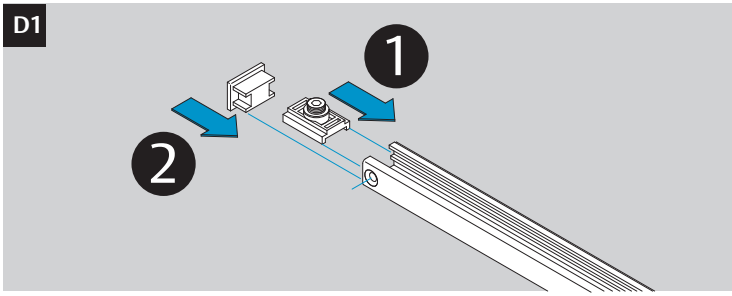

ASSA ABLOY
Sicherheitstechnik GmbH

Bildstockstraße 20
72458 Albstadt
GERMANY
Tel.: +49 (0) 74 31-12 3-0
Fax: +49 (0) 74 31-12 3-24 0
albstadt@assaabloy.de