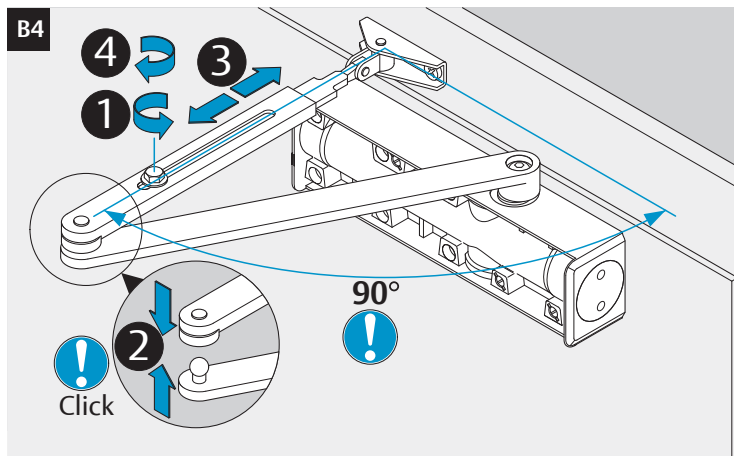

B

C

L141

EN2

EN4

EN3

EN5

DIN L

DIN R