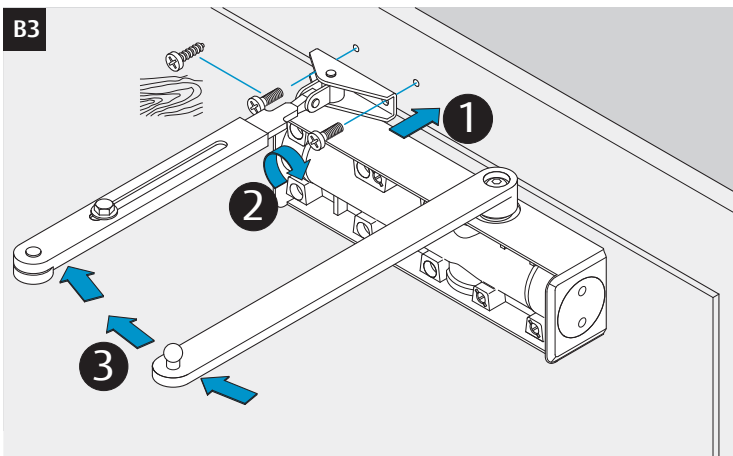

B

C

L141

EN2

EN4

EN3

EN5

DIN L

DIN R